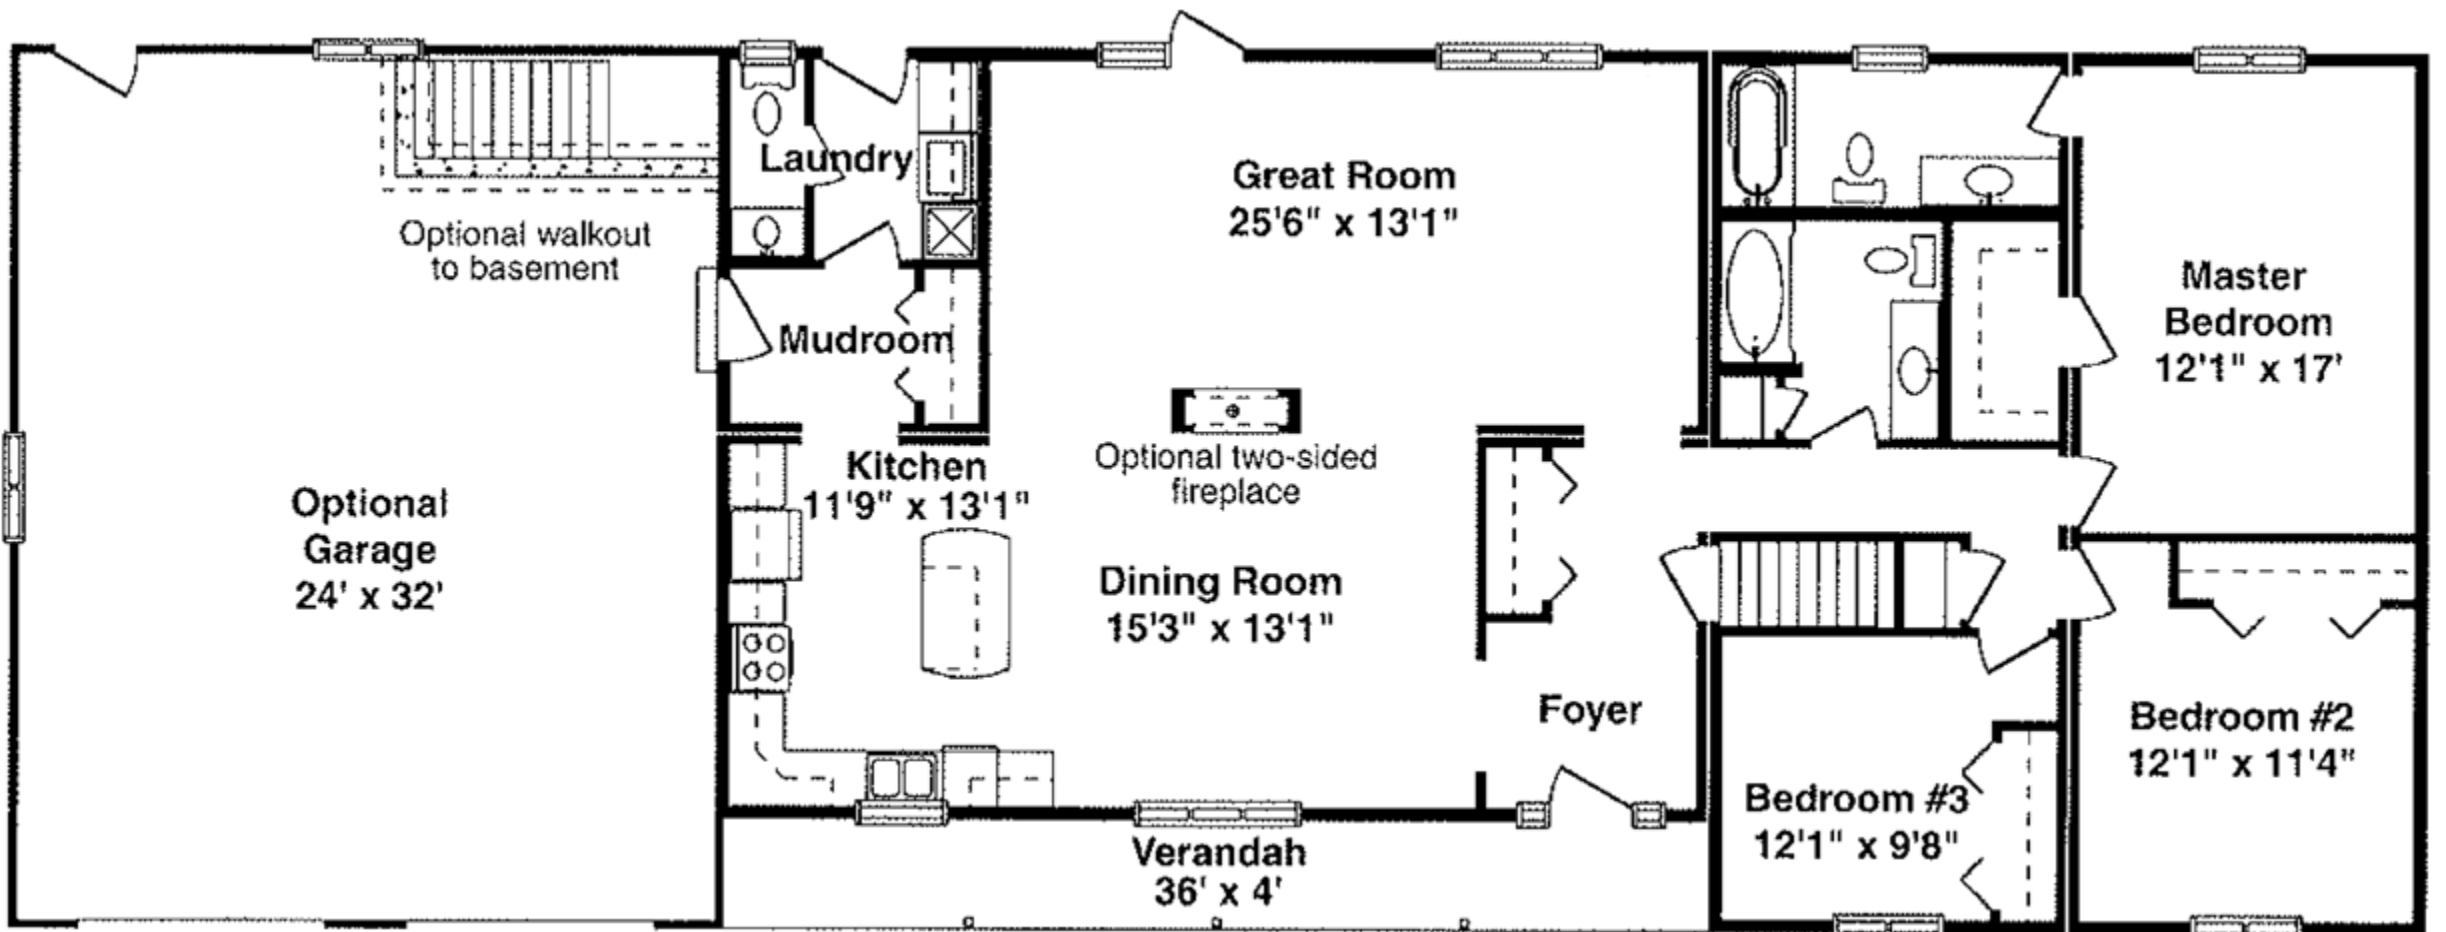

ELEVATION B
1,840 SQ.FT. (62' x 32')

**THE
BAYFIELD**

BUNGALOW COLLECTION
ROOM TO ENTERTAIN

3 BEDS | 2.5 BATHS

Some optional features shown. Sizes and finishes may vary. E.&O.E.