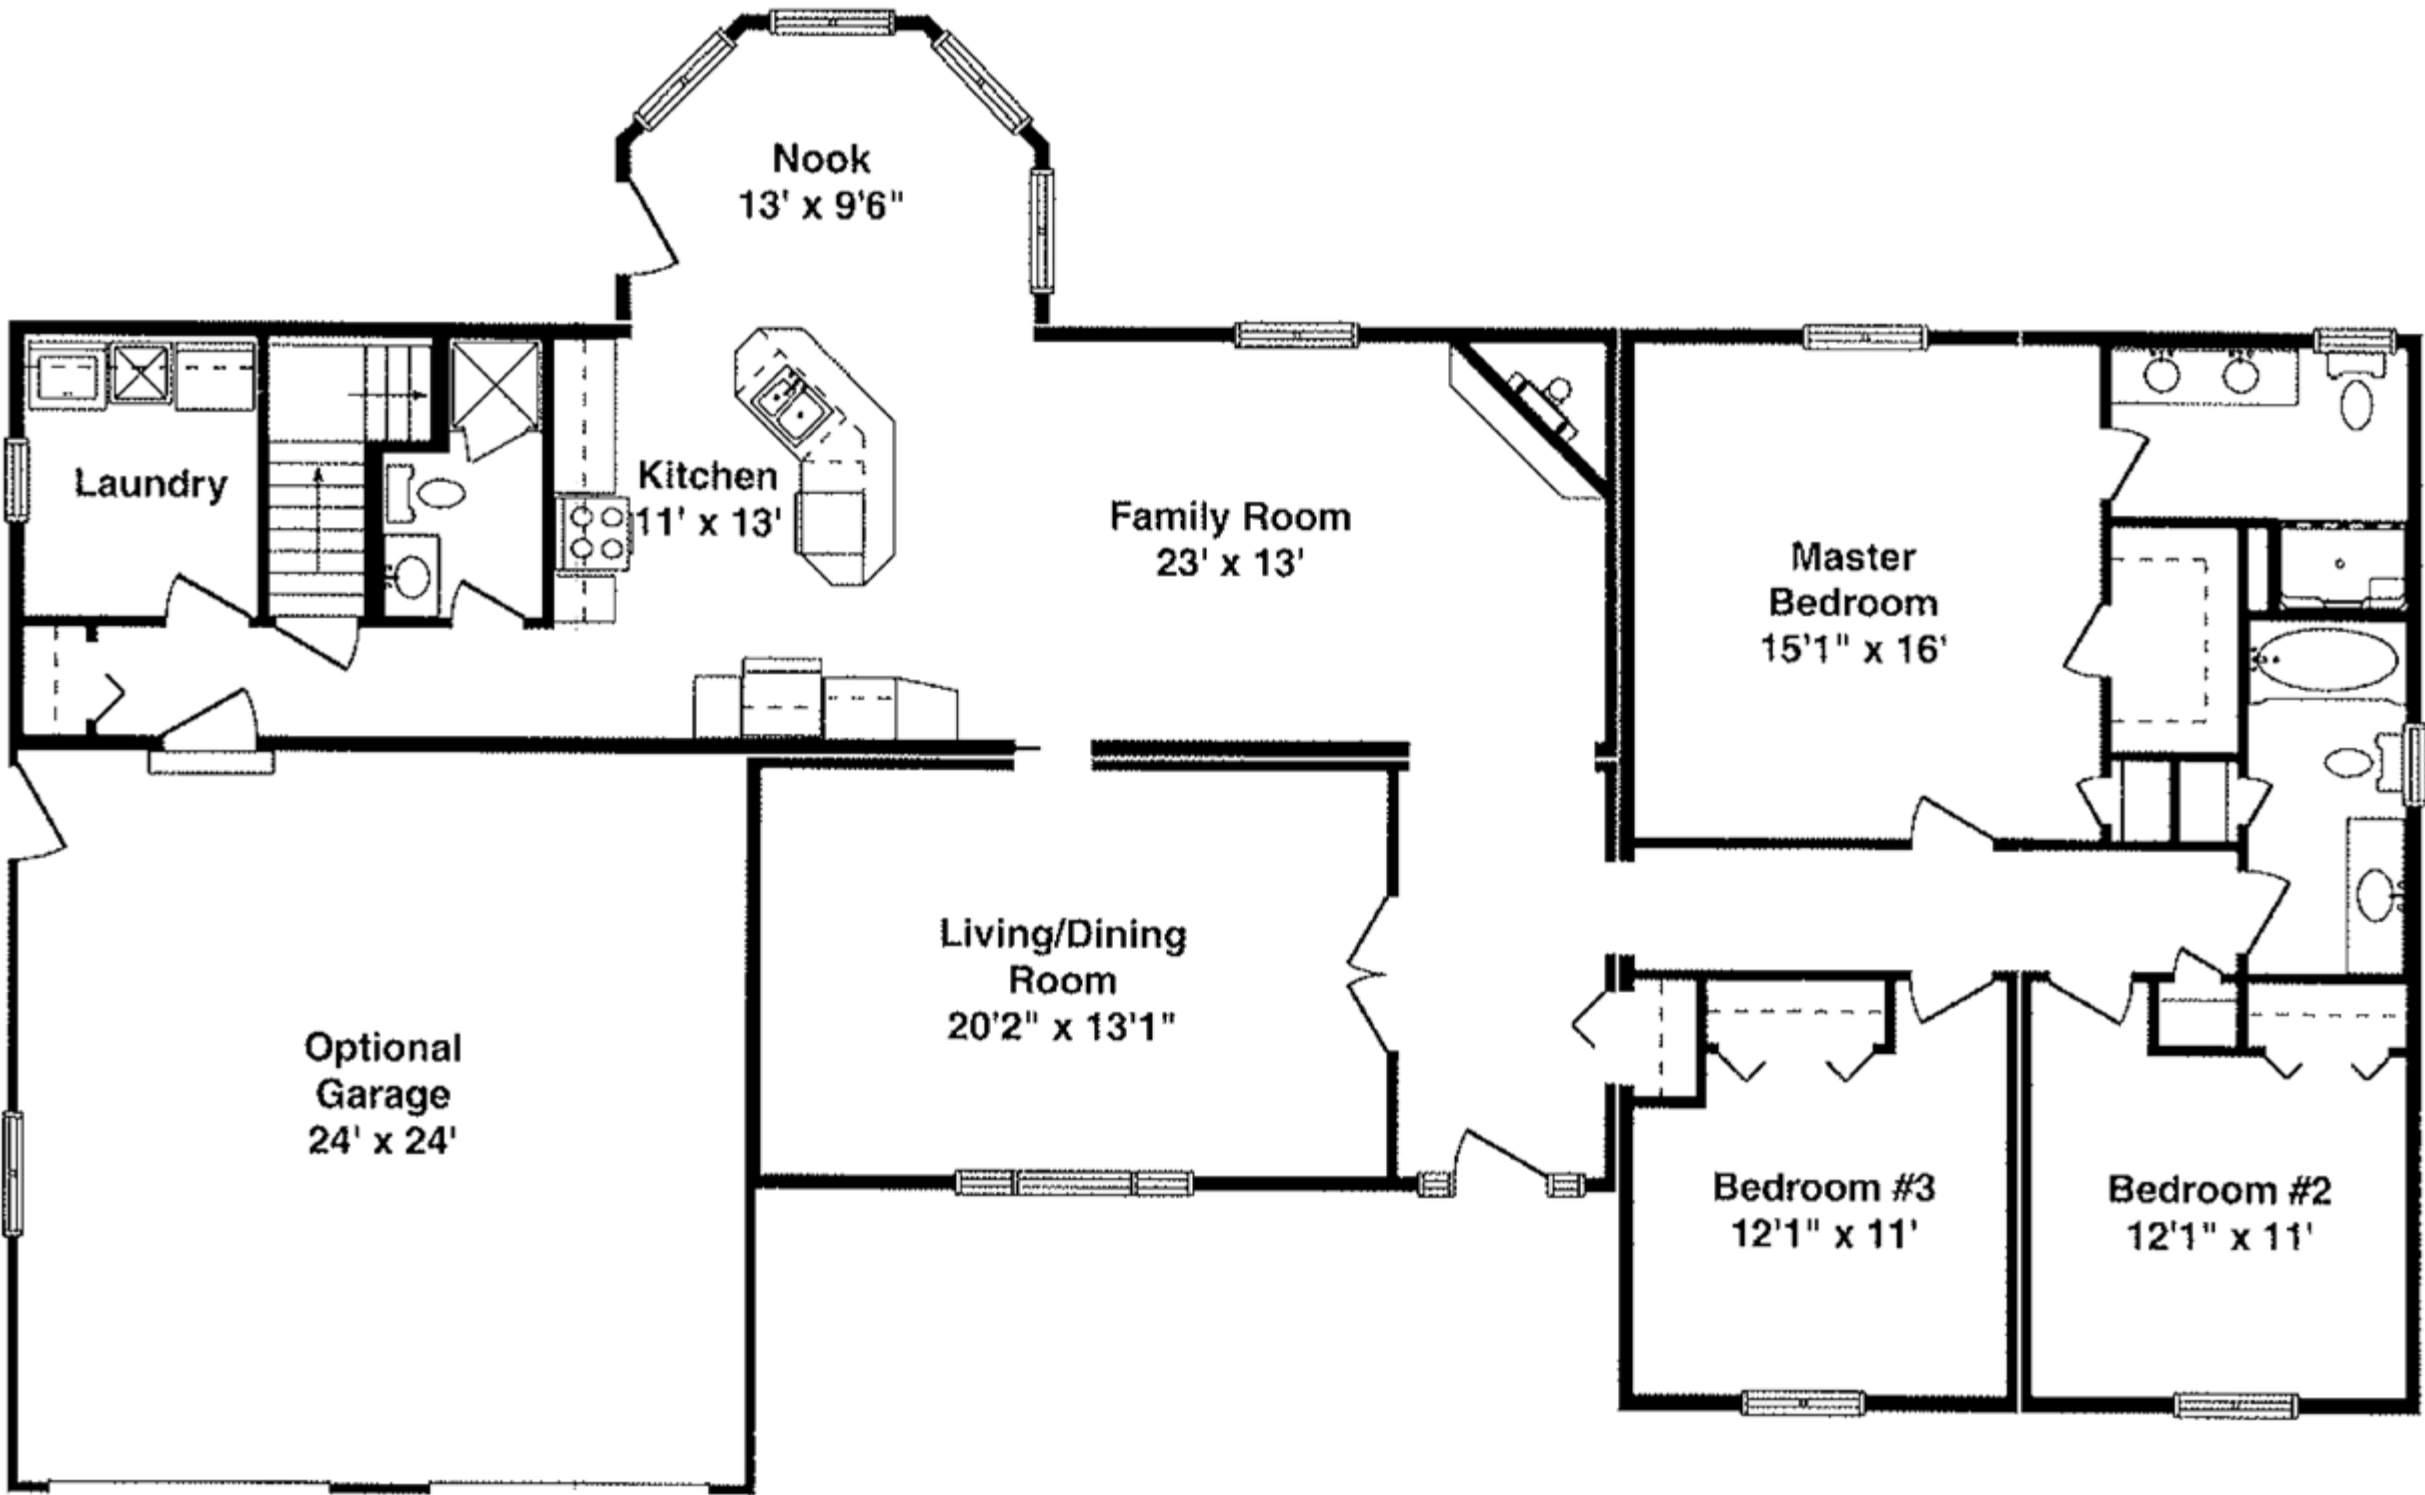

ELEVATION A
2,160 SQ.FT. (78' x 45')

THE BAYFIELD

BUNGALOW COLLECTION
ROOM TO ENTERTAIN

3 BEDS | 3 BATHS

Some optional features shown. Sizes and finishes may vary. E.&O.E.