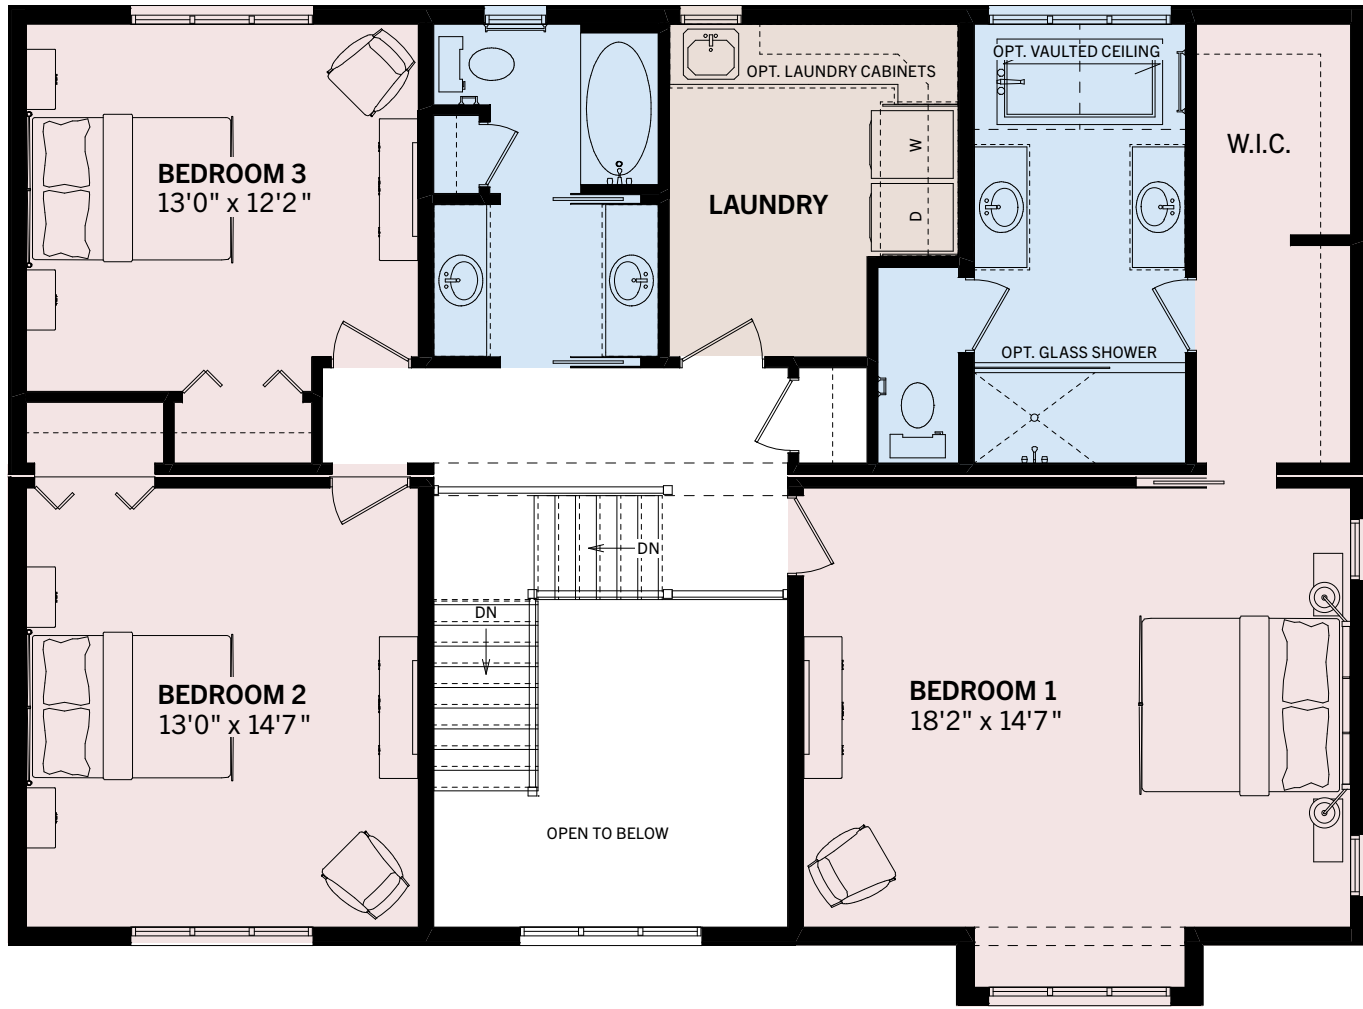

SECOND FLOOR