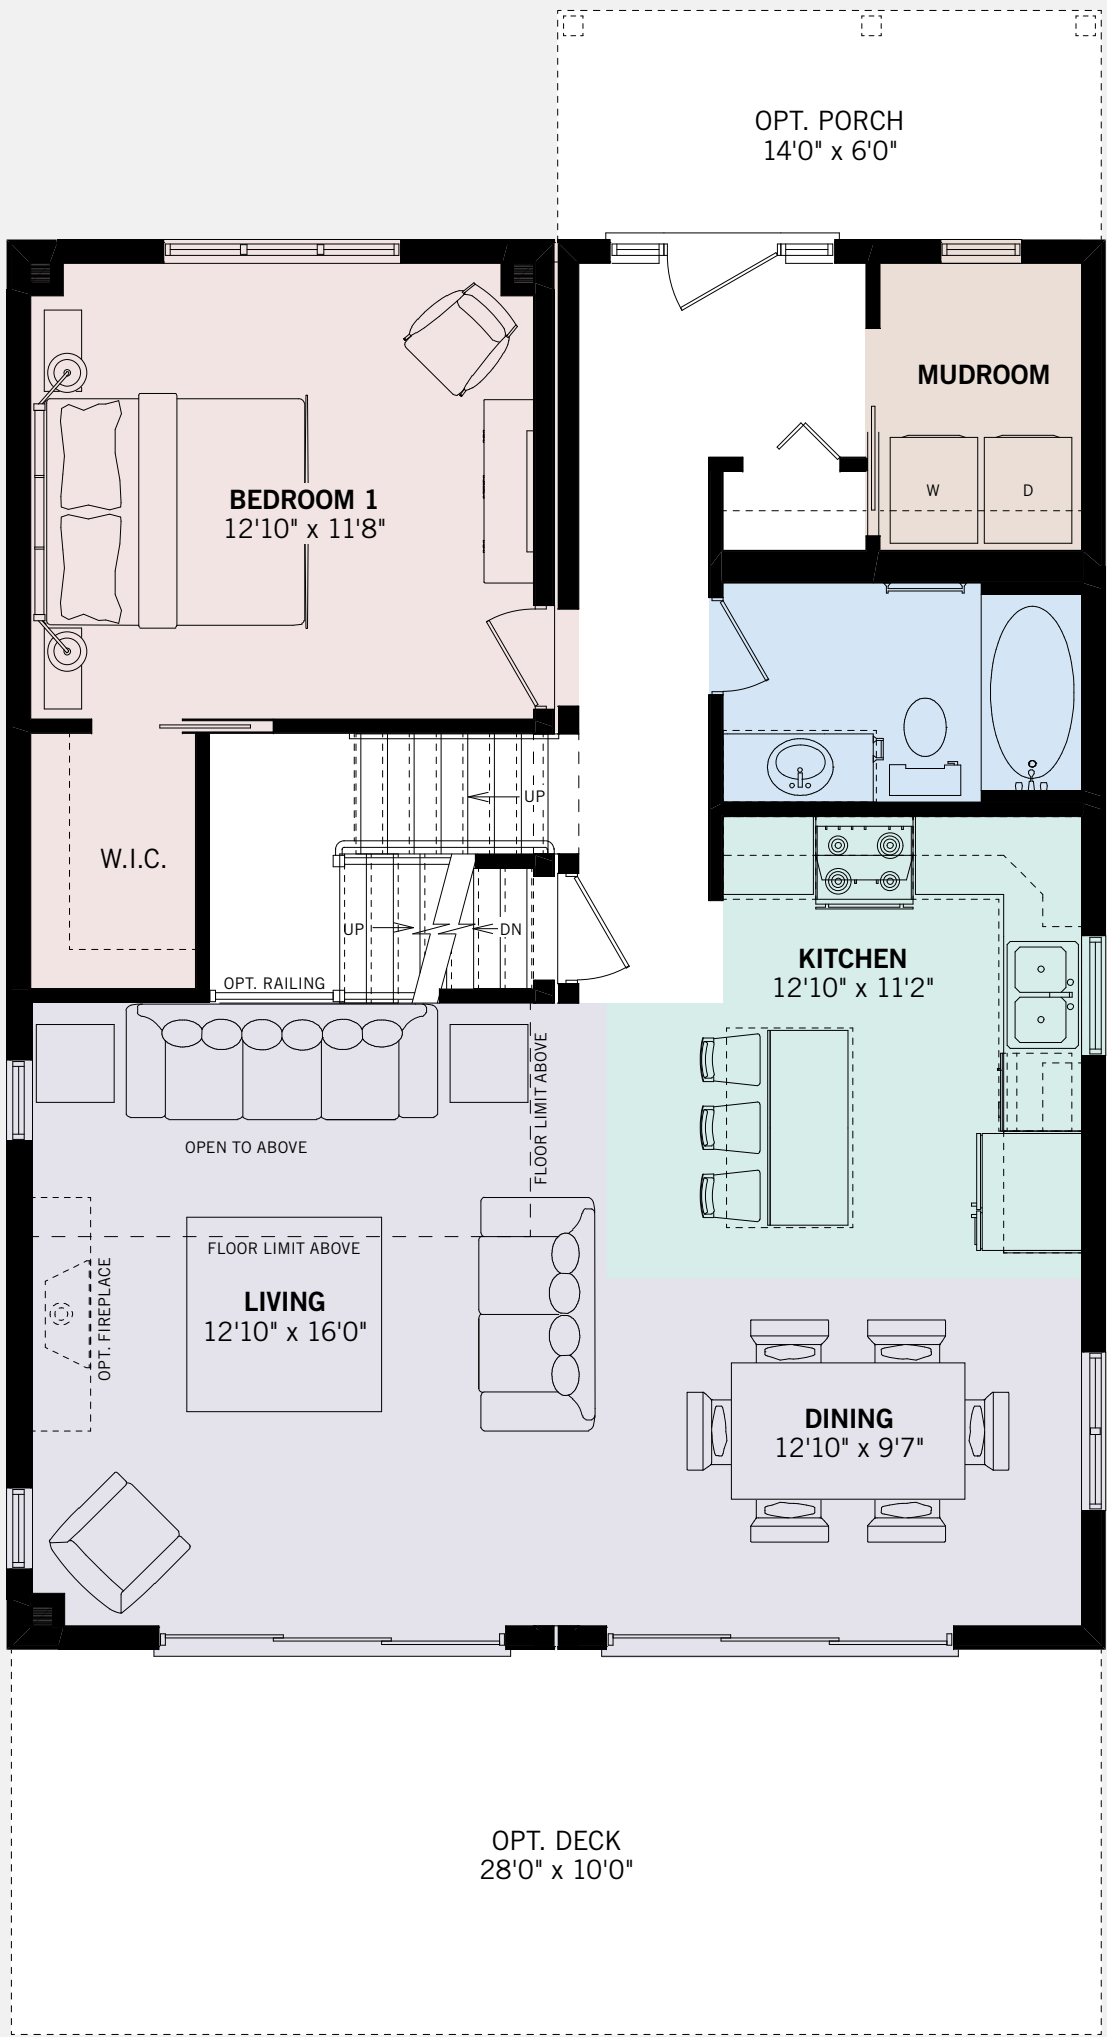

GROUND FLOOR