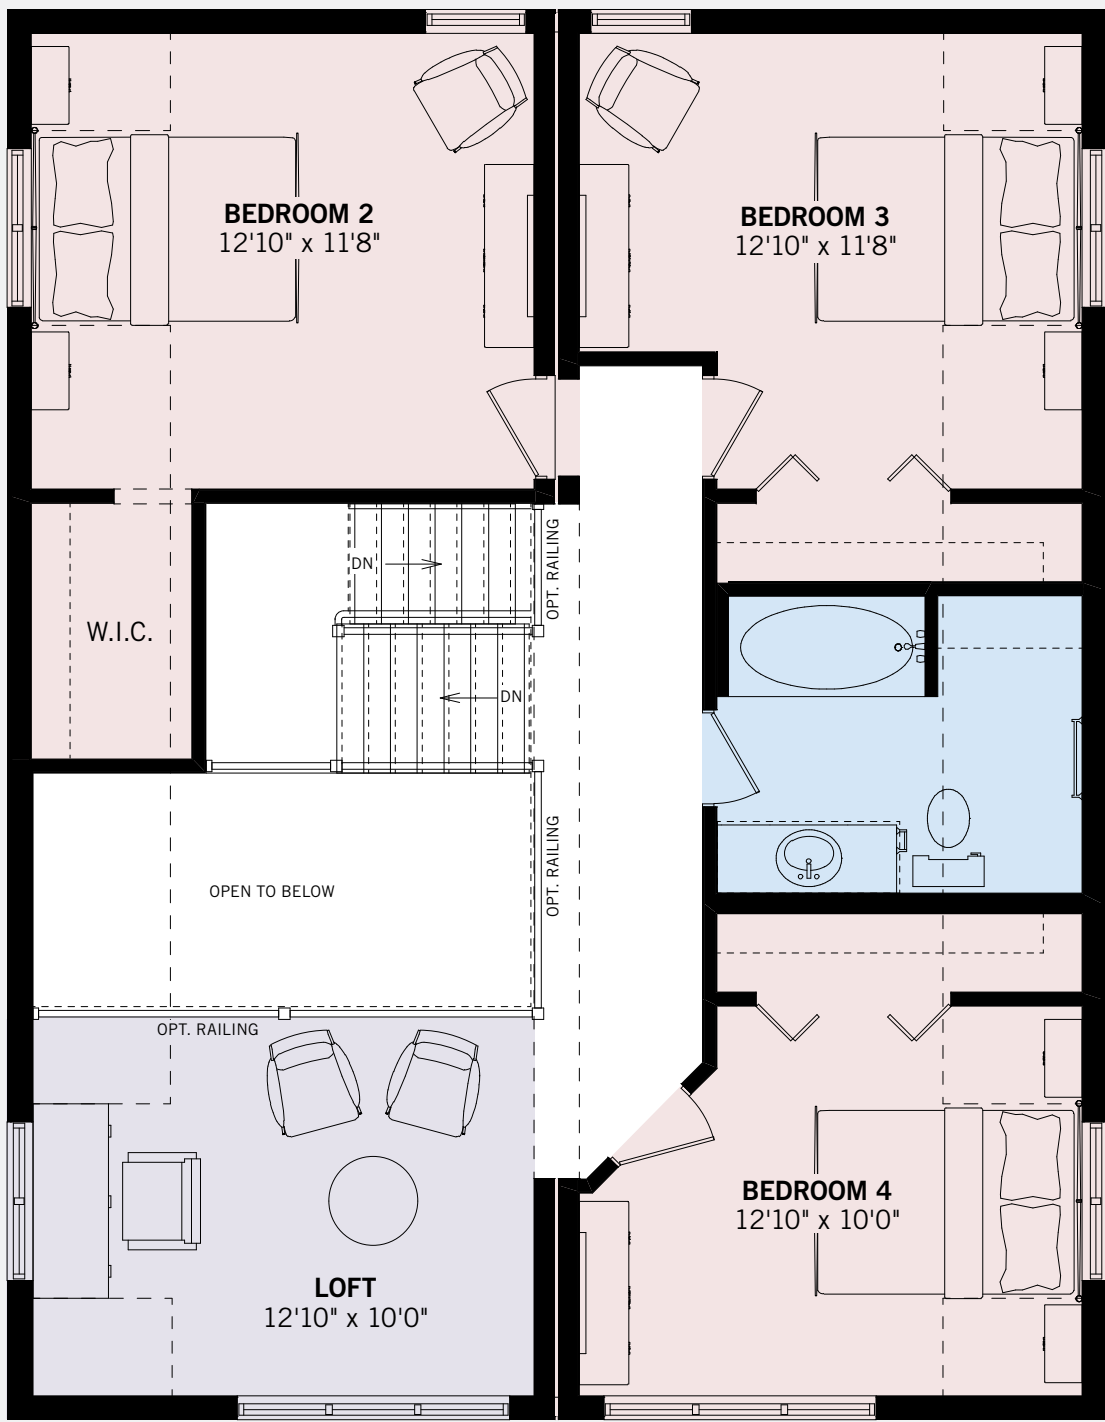

SECOND FLOOR